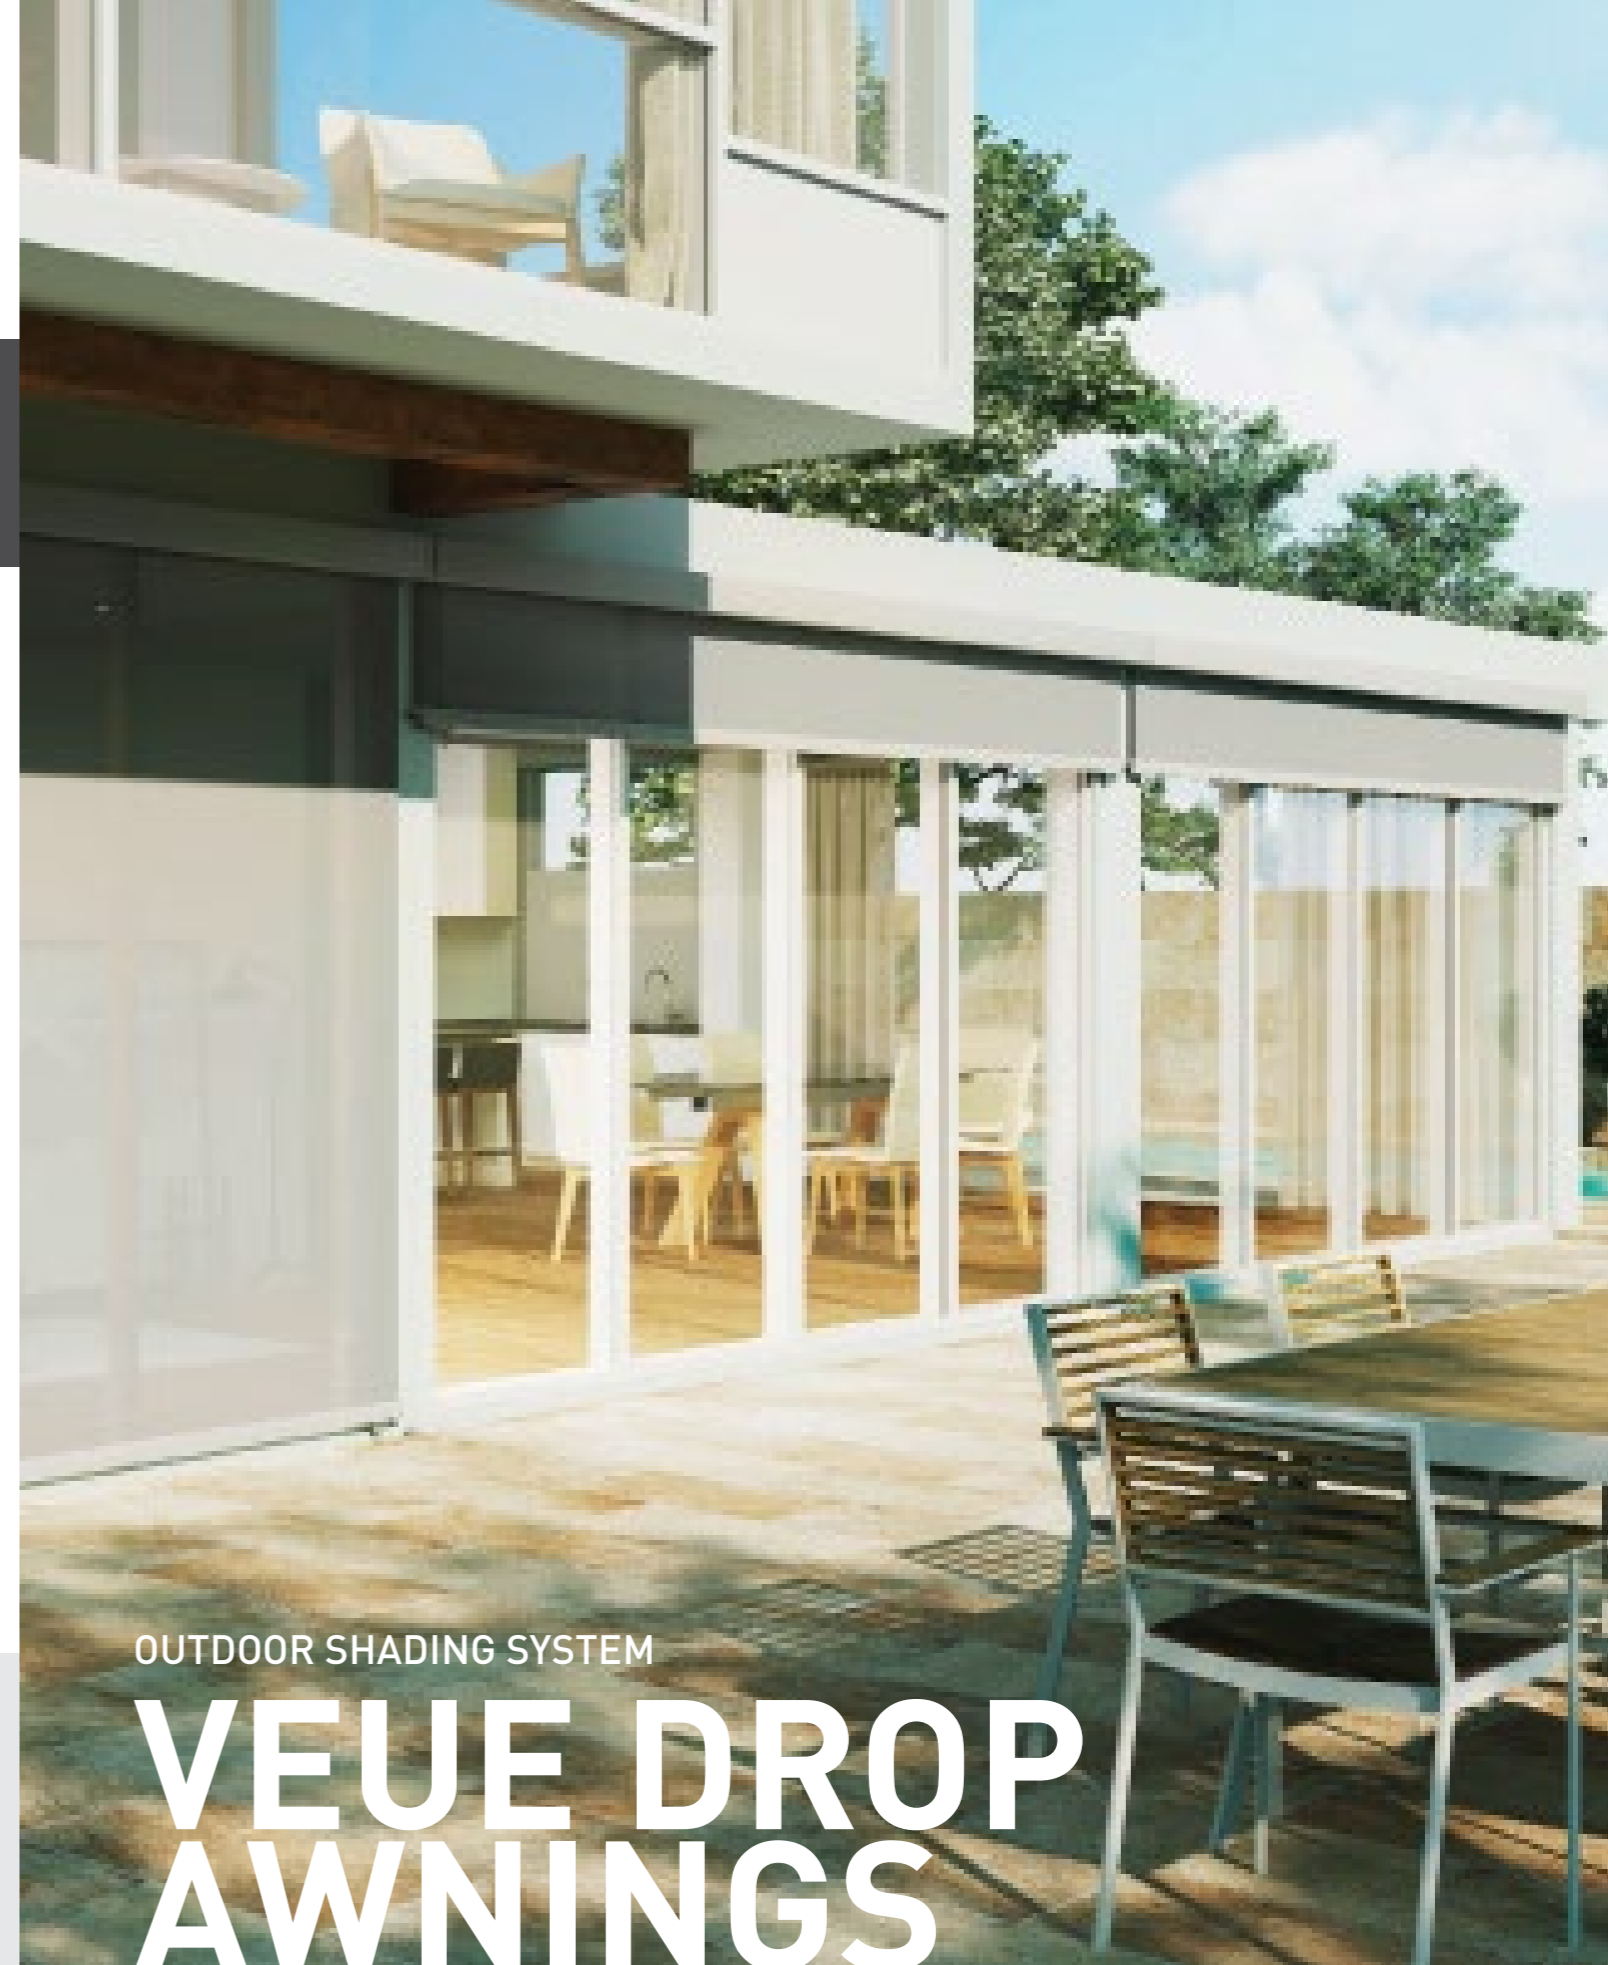

OUTDOOR SHADING SYSTEM

VEUE DROP AWNINGS