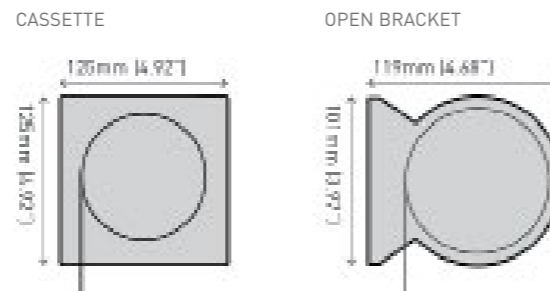

## CAPACITY

	Width	Drop/ Projection
Veue Straight Drop	up to 4m (13ft)	up to 4m (13ft)
Veue Wire Guide	up to 4m (13ft)	up to 4m (13ft)
Veue Channel Guide	up to 4m (13ft)	up to 4m (13ft)
Veue Pivot Arm	up to 4m (13ft)	up to 3m (10ft)

## DIMENSIONS