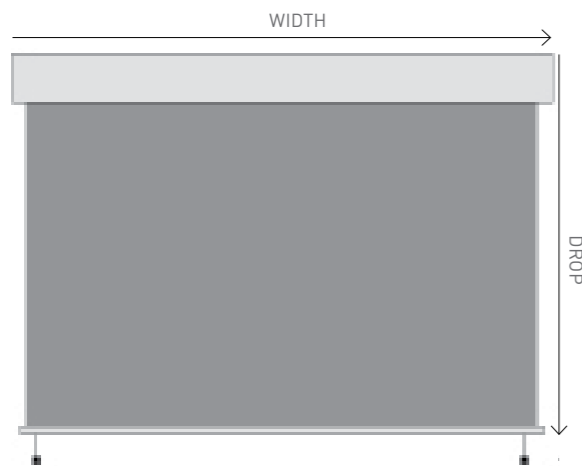

## CAPACITY

	Width	Drop/ Projection
Veue Straight Drop	up to 4m (13ft)	up to 4m (13ft)
Veue Wire Guide	up to 4m (13ft)	up to 4m (13ft)
Veue Channel Guide	up to 4m (13ft)	up to 4m (13ft)
Veue Pivot Arm	up to 4m (13ft)	up to 3m (10ft)

## DIMENSIONS